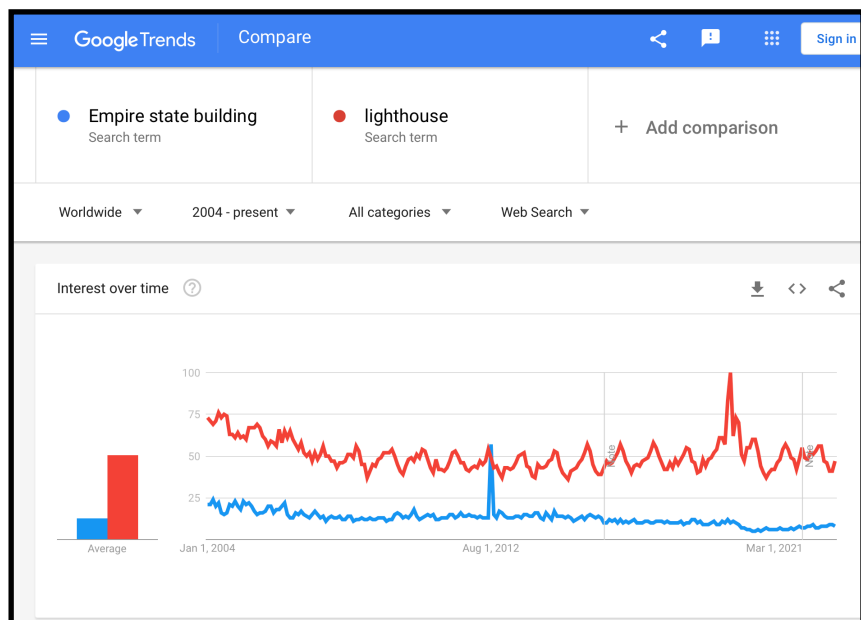

Description	Hours	Unit Price	Cost
Day 1: Color Emojis - Ideation and Creation	8	\$100	\$800
Day 2: Black and White Emojis	4	\$100	\$400
Day 3: Proposal and Scaling to Appropriate Sizes	8	\$100	\$800
Day 4: Updates to Emojis that had errors. Proposal Update.	3	\$100	\$300
Total			\$2,300