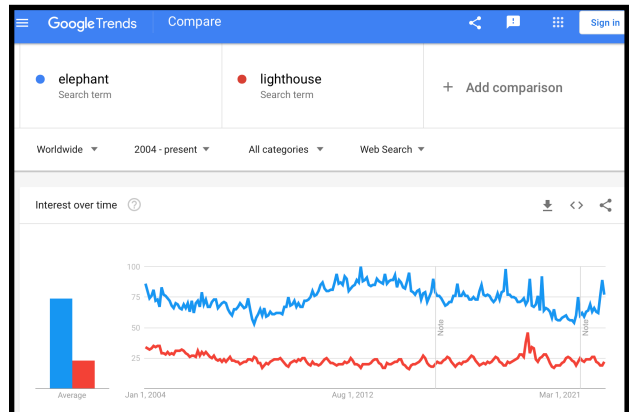

6. **Rights and Images** I created these images myself in professional design software using reference photos, but these are entirely my own designs.

7. **Search Results and Statistics/ Trends** Google search has many results for both the word “Lighthouse” and the image, “Lighthouse”. People also search for the different lighthouses in the world and in different parts of USA. “Lighthouses near me”, “Most Beautiful Lighthouses”, “Lighthouse Tattoo”, etc...

Google Search Fig. 1 _ Search for “Lighthouse Emoji”

Google Search Fig. 2. Search for “Lighthouse”

Many people have asked “Where’s the Lighthouse emoji?”(Fig. 1) and others have tried to combine emojis to represent lighthouse, but it has not worked very well.

Lighthouse beat out a search for “Empire State Building”, but did not beat the image search for the word “Elephant”.* (See *Fig 6. p. 6, and Fig. 3 (right))

Google Search Fig. 3. Elephant vs Lighthouse